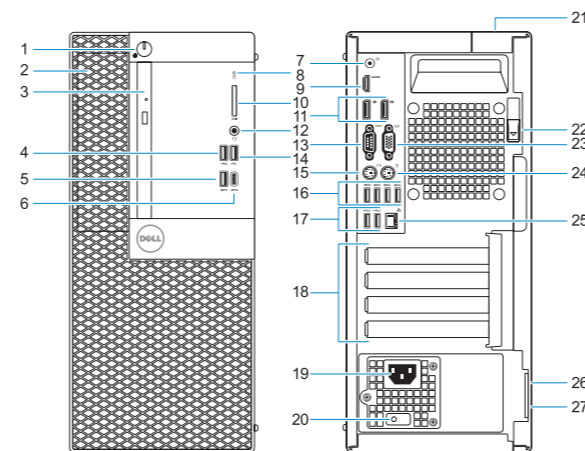

# Features

Caractéristiques | Funcionalidades | Özellikler | الميزات

1. Power button and power light
2. 5.25-inch external bay
3. Optical drive (optional)
4. USB 2.0 port with PowerShare
5. USB 3.0 port
6. USB 3.0 Type-C port
7. Line-out port
8. Hard drive activity light
9. HDMI port
10. Memory card reader (optional)
11. DisplayPort
12. Headset port
13. Serial port
14. USB 2.0 port